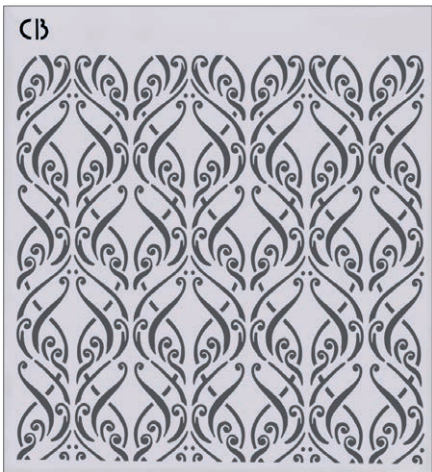

MS8-045 - Imperial decor

MS8-046 - Damask details

MS8-047 - Affiche

MS8-048 - Floral lace

MS8-049 - Manuscript

MS8-050 - Mark the time

MS8-051 - Gold leaves

MS8-052 - Belle époque

MS8-053 - Secret garden

MS8-054 - Florish pattern

MS8-055 - Over the hedge

Chateau Grey

Versailles

English Yellow

Cream

Old Ochre