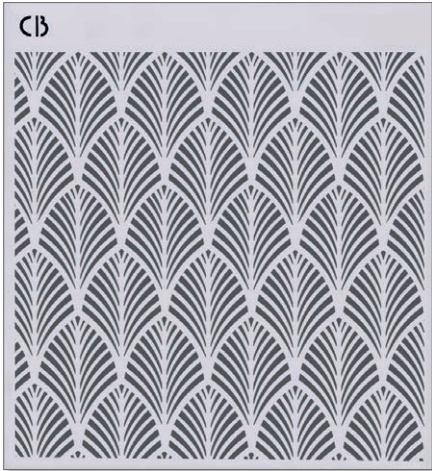

MS8-045 - Imperial decor

MS8-046 - Damask details

MS8-047 - Affiche

MS8-048 - Floral lace

MS8-049 - Manuscript

MS8-050 - Mark the time

MS8-051 - Gold leaves

MS8-052 - Belle époque

MS8-053 - Secret garden

MS8-054 - Florish pattern

MS8-055 - Over the hedge

Chateau Grey

Versailles

English Yellow

Cream

Old Ochre

Tilton

Country Grey

French Linen

Athenian Black

Arles

Barcelona Orange

Old Ochre

Tilton