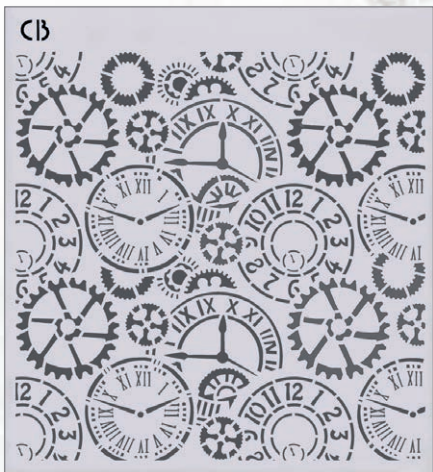

MS8-045 - Imperial decor

MS8-046 - Damask details

MS8-047 - Affiche

MS8-048 - Floral lace

MS8-049 - Manuscript

MS8-050 - Mark the time

MS8-051 - Gold leaves

MS8-052 - Belle époque

MS8-053 - Secret garden

MS8-054 - Florish pattern

MS8-055 - Over the hedge

Chateau Grey

Versailles

English Yellow

Cream

Old Ochre