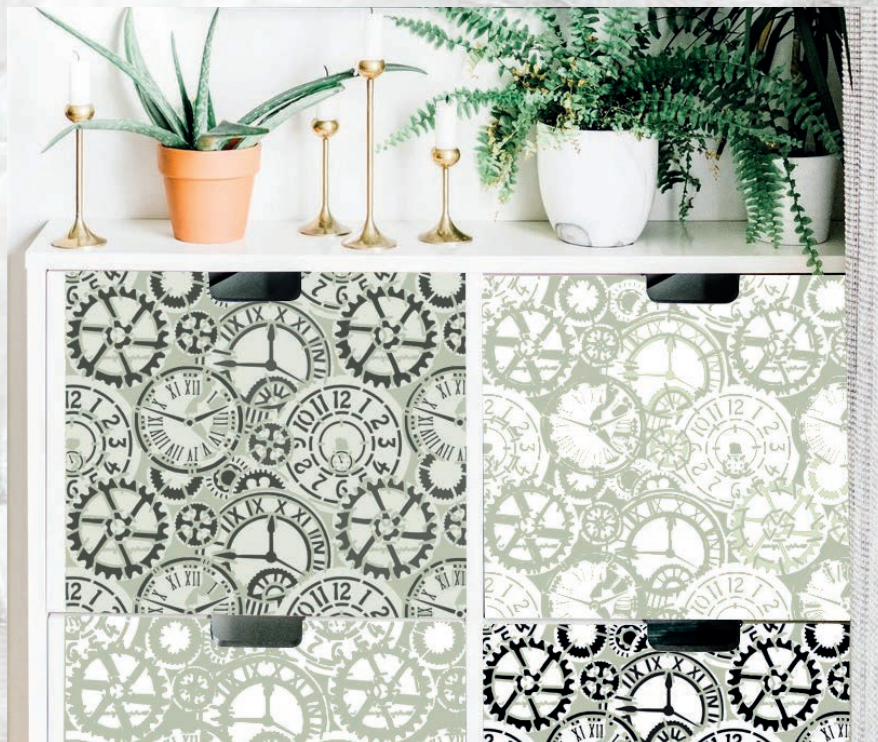

MS8-045 - Imperial decor

MS8-046 - Damask details

MS8-047 - Affiche

MS8-048 - Floral lace

MS8-049 - Manuscript

MS8-050 - Mark the time

MS8-051 - Gold leaves

MS8-052 - Belle époque

MS8-053 - Secret garden

MS8-054 - Florish pattern

MS8-055 - Over the hedge

Chateau Grey

Versailles

English Yellow

Cream

Old Ochre