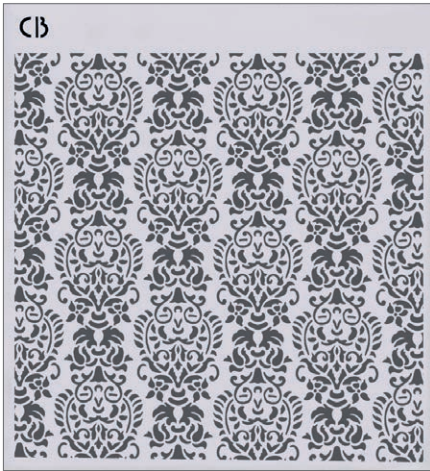

MS8-045 - Imperial decor